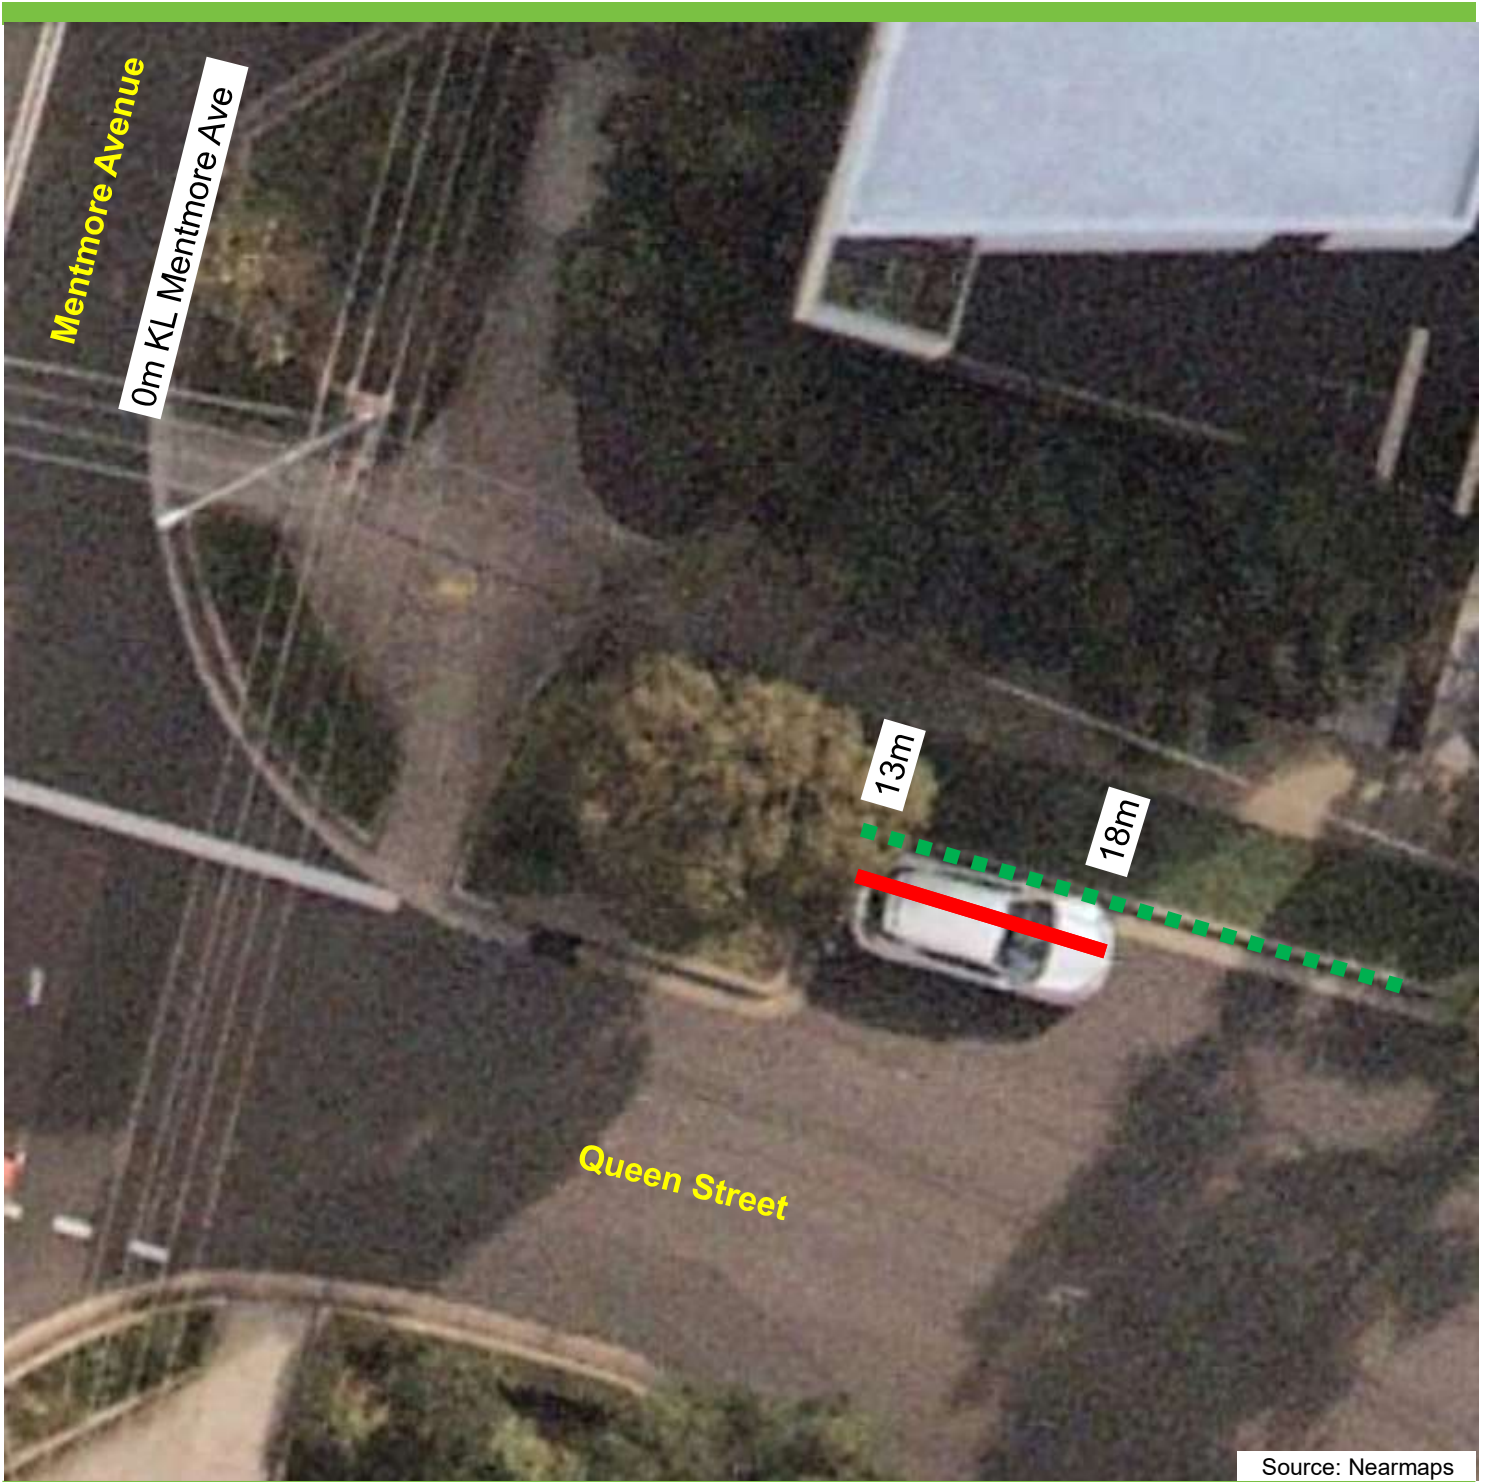

Queen Street, Rosebery Proposed parking changes

Existing

- ■ ■ "No Stopping"
- ■ ■ "2P 8am-6pm Mon-Fri"

Proposed

- ■ ■ "No Parking Authorised Car Share Vehicle Excepted"